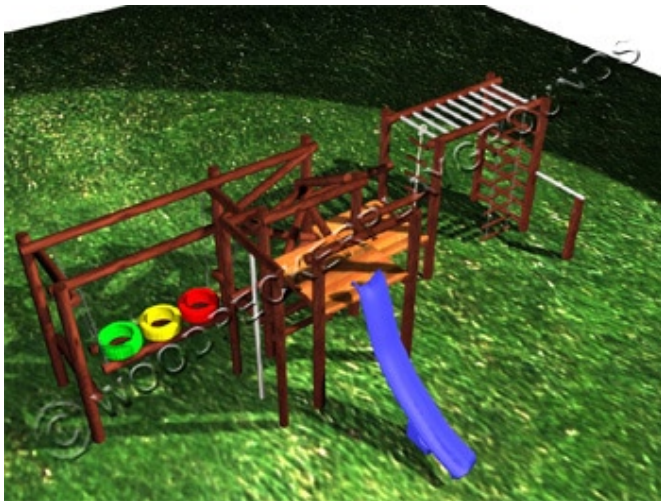

### **WINNY THE POO**

- Specially designed for the very young.

**R 7 900.00**

### **TIGGER**

- 1 Medium Unit +
- 1 Small Unit (no roof)
- Ramp with Rope
- Suspension Bridge
- Wheel Ramp
- Wheel Tower
- Junior Fibreglass slide (2,5m)

**R 8 990.00**